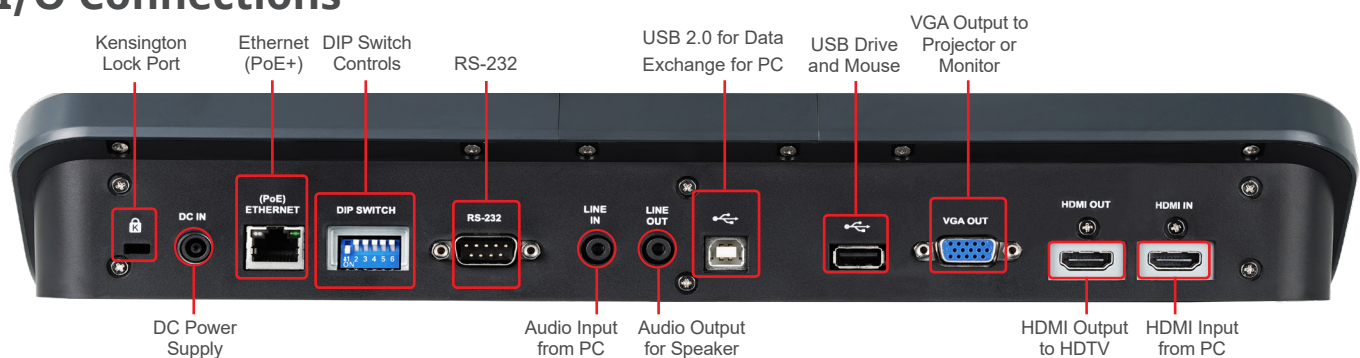

I/O Connections

Lumens®

Lumens Integration, Inc.
4116 Clipper Court
Fremont, CA, 94538
Phone: +1-866-600-0988
Fax: +1-510-252-1389

Lumens Europe
De Nayerstraat 17 9470
Denderleeuw Belgium
Phone : +32-473-58-38-95
Fax : +32-2-452-76-00

www.MyLumens.com