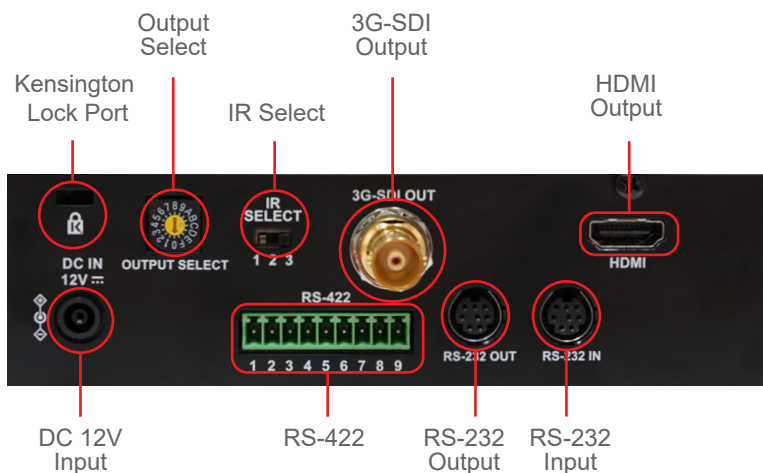

Product Specifications

Sensor	1/2.8" 2.41MP CMOS
Video Format	1080p : 60 / 59.94 / 30 / 29.97 / 50 / 25 1080i : 60 / 50 720p : 60 / 59.94 / 30 / 29.97 / 50 / 25
Video Output (HD) Interface	HDMI / 3G-SDI
Optical Zoom	20x
Digital Zoom	12x
Horizontal Viewing Angle	57°
Vertical Viewing Angle	32.1°
Diagonal Viewing Angle	65.4°
Panning Angle	+170° ~ -170°
Panning Speed	300°/ sec
Tilting Angle	+90° ~ -30°
Tilting Speed	300°/ sec
Aperture	F1.6 ~ F3.8
Focal Length	5.33 mm ~ 110 mm
Shutter Speed	1/1 ~ 1/10,000 sec
Minimum Object Distance	1.5m (Wide / Tele)

Video S/N Ratio	> 50dB
Minimum Illumination	1.0 lux (F1.6, 50IRE, 30fps)
Focus System	Auto / Manual
Gain Control	Auto / Manual
White Balance	Auto / Manual
Exposure Control	Auto / Manual
WDR	Yes
3D NR	Yes
Image Flip	Yes
Preset Positions	128
Control Interface	RS-232 / RS-422
Control Protocol	VISCA / PELCO D
IR Pass-through	Yes
IR Receiver	Yes
IR Remote Control	Yes
Power Consumption	13W
Weight	4.4 lbs (2 kg)
Dimensions	6.9" x 7.3" x 7.3" (174 x 186 x 187 mm)

I/O CONNECTIONS

Optional Accessory

The VC-AC06 / AC07 cable extender allows users to extend the distance between the computer / keyboard controller and cameras up to 300 ft (100 meters) via the RJ45 CAT5/6 cable. The VC-AC07 also supports the daisy-chain style to link up to seven cameras.

Lumens®
We Make Your Job Easier
www.MyLumens.com

Lumens Integration, Inc.
4116 Clipper Court
Fremont, CA, 94538
Phone: +1-866-600-0988
Fax: +1-510-252-1389

Lumens Europe
De Nayerstraat 17 9470
Denderleeuw Belgium
Phone: +32-473-58-38-95
Fax: +32-2-452-76-00