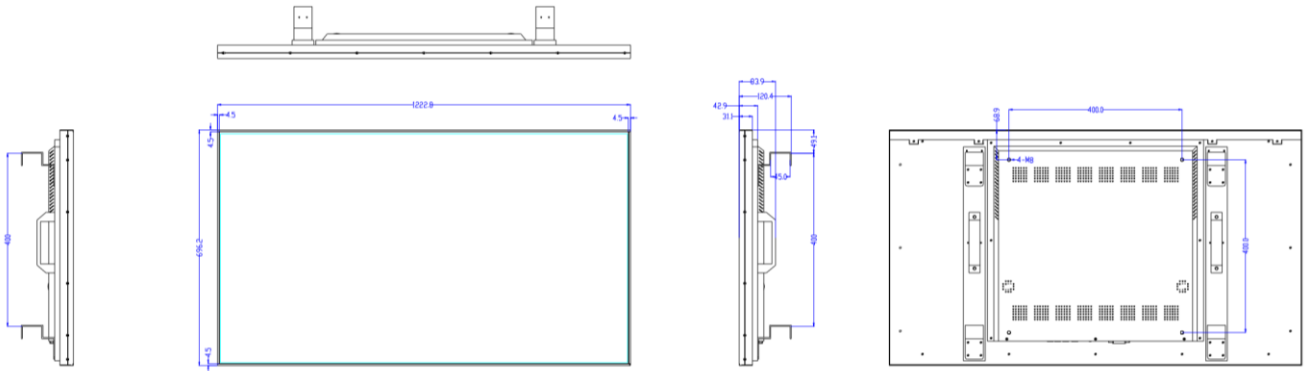

Specification

Model	SR43AA	SR49AA	SR55AA	SR65AA	SR75AA
Physical					
Color/Material	Black/Aluminum				
Bezel Width	4.5mm (L/R/T/B)				
Set Outline Dimension (W×H×D)	954.1×545.1×57.1mm	1088.7×620.3×57.1mm	1222.8×696.2×57.1mm	1441.7×818.9×57.1mm	1662.8×943.7×57.1mm
Set Weight	6.7KG	9.1KG	11.2KG	14KG	17KG
Packed Weight (2 Sets inside)	15KG	22KG	31KG	37KG	43KG
VESA Mounting Interface	400×400	400×400	400×400	400×400	600×600

Dimension Drawing

SR43AA

Unit: mm

SR49AA

Specification

Dimension Drawing

SR55AA

Unit: mm