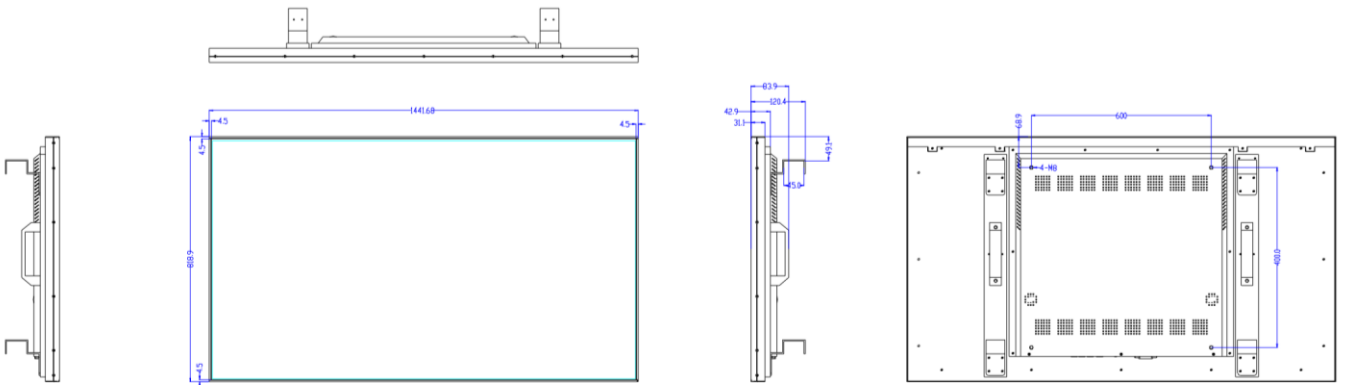

Specification

Dimension Drawing

Unit: mm

SR65AA