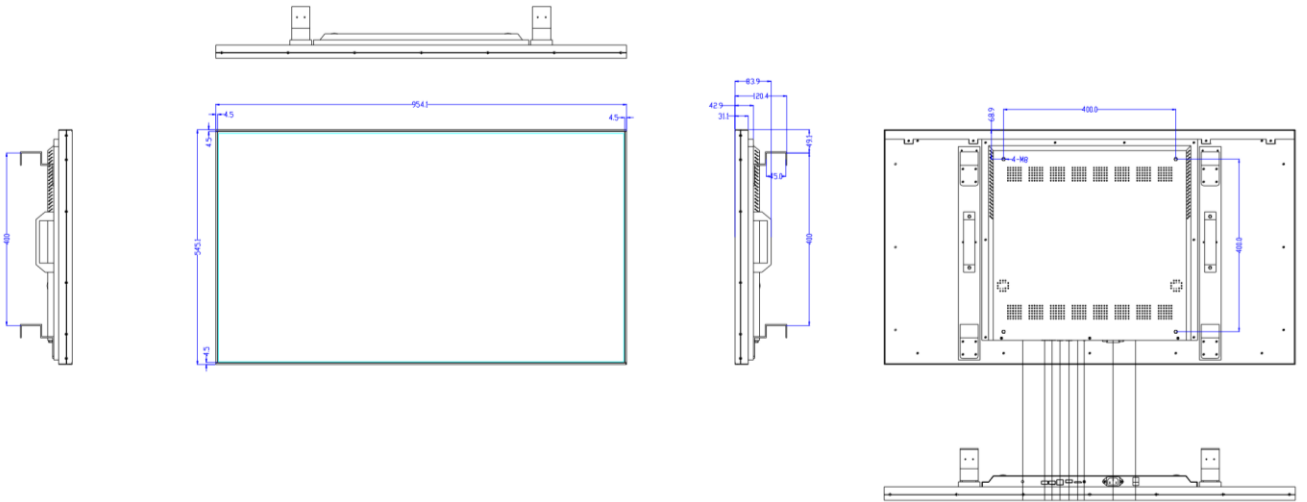

Specification

Model	SR43AA	SR49AA	SR55AA	SR65AA	SR75AA
Display					
Screen Size (Diagonal)	43 inch	49 inch	55 inch	65 inch	75 inch
Native Resolution	3840 (H) × 2160 (V)				
Aspect Ratio	16 : 9				
Brightness	700 nit (Typ.)				
Contrast	≥ 1200:1				
View Angle	178°(H) / 178°(V)				
Display Color	16.7M				
Response Time	8ms				
Operation Time (Hour/Day)	24/7				
Life Time (Light Source)	50,000 Hrs (Typ.)				
Interface					
HDMI IN 2.0	×2 (HDMI1 ARC / HDMI 2)				
AV IN	×1 (3.5mm Earphone)				
USB 2.0	×2				
AUDIO_OUT	500mVRMS(MAX) ×1				
RS232	×1				
RJ45	×1				
USB-Type B	×1 (Type B)				
TF Card	×1				
Configuration					
CPU	A53*4				
GPU	Mali-G52				
RAM	1.5GHz				
ROM	16G eMMC 5.1				
LAN	10/100M				
WIFI	802.11b/g/n				
Bluetooth	4.2				
Internal Player					
CPU	A53*4, up to 1.5GHz				
GPU	Multi-Core Mali-G52				
RAM/Storage	2G/16G				
OS	Android 9.0				
Sound					
Built-in Speaker	10W × 2 (8Ω)				
Power					
POWER SUPPLY	AC 100V ~ 240V@50/60HZ				
POWER CONSUMPTION	110W	165W	160W	215W	290W
Environment					
Operation Temperature	0°C~40°C				
Operation Humidity	10%-85%				
Storage Temperature	-20°C~60°C				
Storage Humidity	5%-95%				

Specification

Model	SR43AA	SR49AA	SR55AA	SR65AA	SR75AA
Physical					
Color/Material	Black/Aluminum				
Bezel Width	4.5mm (L/R/T/B)				
Set Outline Dimension (W×H×D)	954.1×545.1×57.1mm	1088.7×620.3×57.1mm	1222.8×696.2×57.1mm	1441.7×818.9×57.1mm	1662.8×943.7×57.1mm
Set Weight	6.7KG	9.1KG	11.2KG	14KG	17KG
Packed Weight (2 Sets inside)	15KG	22KG	31KG	37KG	43KG
VESA Mounting Interface	400×400	400×400	400×400	400×400	600×600

Dimension Drawing

SR43AA

Unit: mm

SR49AA

Specification

Dimension Drawing

SR55AA

Unit: mm