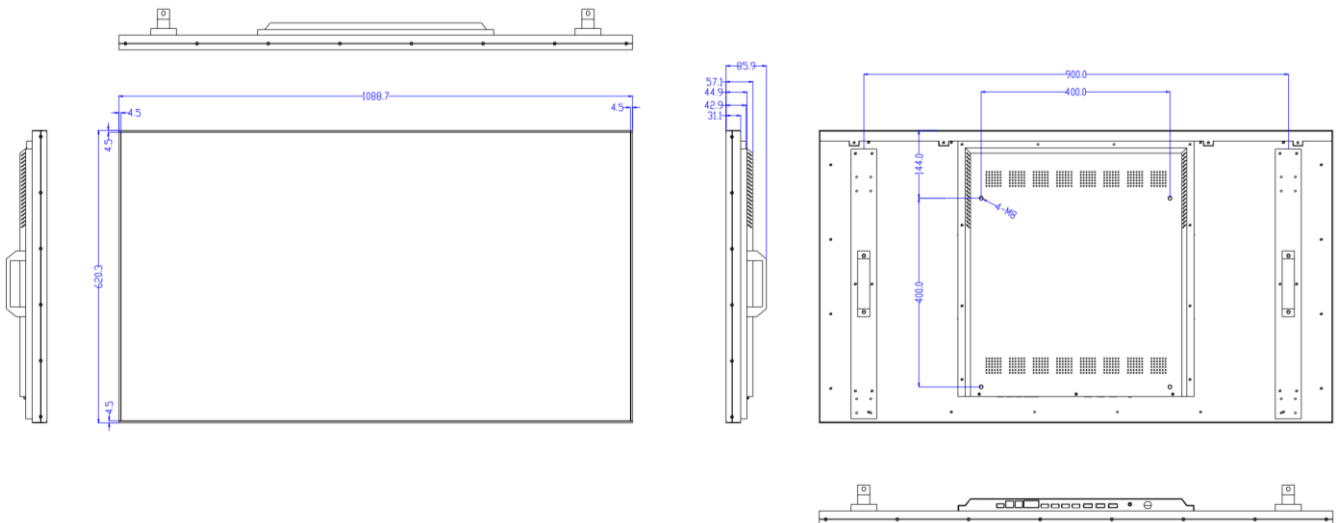

Specification

Model	SR43AA	SR49AA	SR55AA	SR65AA	SR75AA
Display					
Screen Size (Diagonal)	43 inch	49 inch	55 inch	65 inch	75 inch
Native Resolution	3840 (H) × 2160 (V)				
Aspect Ratio	16 : 9				
Brightness	700 nit (Typ.)				
Contrast	≥ 1200:1				
View Angle	178°(H) / 178°(V)				
Display Color	16.7M				
Response Time	8ms				
Operation Time (Hour/Day)	24/7				
Life Time (Light Source)	50,000 Hrs (Typ.)				
Interface					
HDMI IN 2.0	×2 (HDMI1 ARC / HDMI 2)				
AV IN	×1 (3.5mm Earphone)				
USB 2.0	×2				
AUDIO_OUT	500mVRMS(MAX) ×1				
RS232	×1				
RJ45	×1				
USB-Type B	×1 (Type B)				
TF Card	×1				
Configuration					
CPU	A53*4				
GPU	Mali-G52				
RAM	1.5GHz				
ROM	16G eMMC 5.1				
LAN	10/100M				
WIFI	802.11b/g/n				
Bluetooth	4.2				
Internal Player					
CPU	A53*4, up to 1.5GHz				
GPU	Multi-Core Mali-G52				
RAM/Storage	2G/16G				
OS	Android 9.0				
Sound					
Built-in Speaker	10W × 2 (8Ω)				
Power					
POWER SUPPLY	AC 100V ~ 240V@50/60HZ				
POWER CONSUMPTION	110W	165W	160W	215W	290W
Environment					
Operation Temperature	0°C~40°C				
Operation Humidity	10%-85%				
Storage Temperature	-20°C~60°C				
Storage Humidity	5%-95%				

Specification

Model	SR43AA	SR49AA	SR55AA	SR65AA	SR75AA
Physical					
Color/Material	Black/Aluminum				
Bezel Width	4.5mm (L/R/T/B)				
Set Outline Dimension (W×H×D)	954.1×545.1×57.1mm	1088.7×620.3×57.1mm	1222.8×696.2×57.1mm	1441.7×818.9×57.1mm	1662.8×943.7×57.1mm
Set Weight	6.7KG	9.1KG	11.2KG	14KG	17KG
Packed Weight (2 Sets inside)	15KG	22KG	31KG	37KG	43KG
VESA Mounting Interface	400×400	400×400	400×400	400×400	600×600

Dimension Drawing

SR43AA

Unit: mm

SR49AA

Specification

Dimension Drawing

SR55AA

Unit: mm