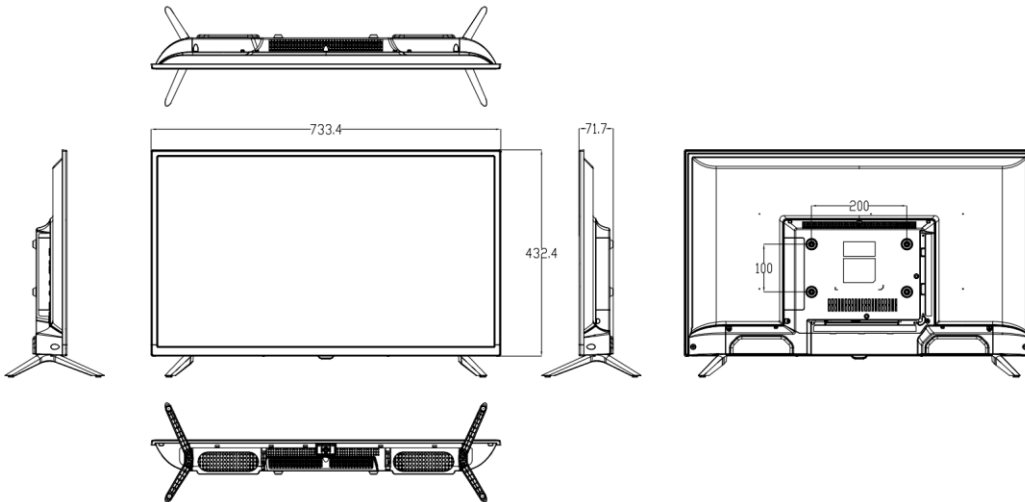

Specification

Model	SL32AP-PBMM01	SL43AP-PBMM01	SL50AP-PBMM01	SL55AP-PBMM01
Physical				
Color	Black			
Bezel (mm)	16(L/R)/14.8(T) 21.3 (B)	12.8(L/R/T) 18.3(B)	12.3(L/R/T) 17.3(B)	14.14(L/R/T) 20.8(B)
Tempered Glass	-			
Body Dimension w/o Stand (W×H×D, mm)	733x432x65	970x564x69	1124x649x73	1240x717x81
Set Weight w/o Stand	3.5 Kg	6.5 Kg	10.5 Kg	12.5 Kg
Package Dimension (W×H×D, mm)	797x492x112	1025x610x128	1184x710x141	1320x796x158
Package Weight	6.5 Kg	8.5 Kg	15.5 Kg	17.5 Kg
VESA Mounting	200 × 100	200 × 200	200 × 200	200 × 200

Dimension Drawing

Unit: mm

SL32AP-PBMM01