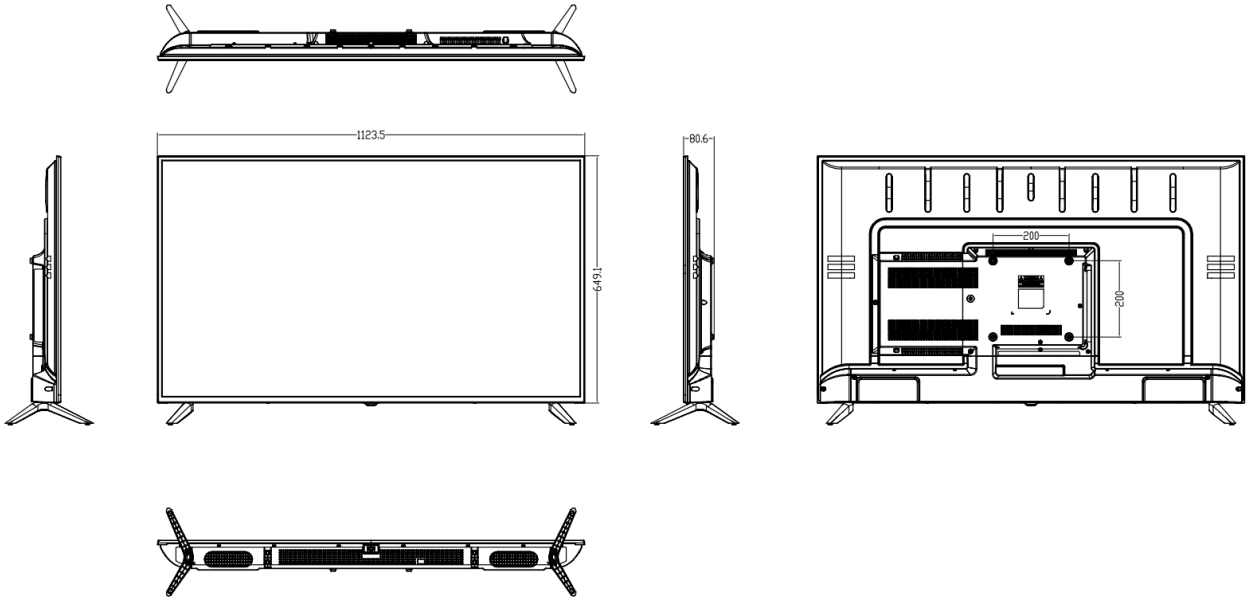

Specification

Dimension Drawing

Unit: mm

SL50AP-PBMM01