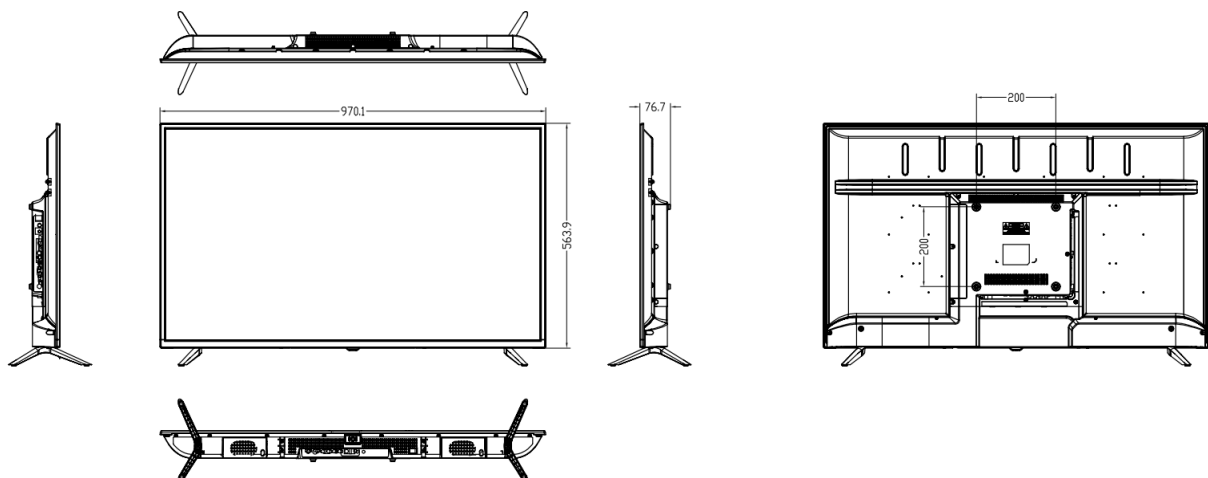

SL43AP-PBMM01