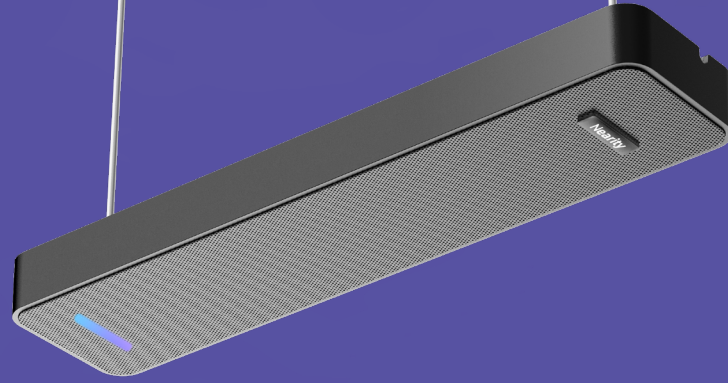

NEARITY A40 Ceiling Microphone

Lossless Audio Magic In Action

24-Element
Microphone Array

Deep Sidelobe
Beamforming

Daisy-Chain (x6)

7 Meters Sound
Pickup

AI Noise-
Suppression

True Duplex

NEARITY A40 is an integrated and optimal in-ceiling array microphone solution for video conferencing and in-room audio. A40 uses 8 separated lobes to capture sound sources in a more accurate way. With a higher performance CPU and a more sophisticated algorithm, A40 considerably reduces or removes reverb and echo while delivering true duplex conversation. A40 is a productivity tool to take your collaboration experience to the next level. It can be used for different spaces, such as boardrooms, huddle rooms, and multi-purpose spaces.

Product Features

Meeting equality for every corner

Featuring 24-element microphone array and 8 lobes beamforming, A40 captures sound source in a more accurate way.

Daisy Chain, Covering larger rooms

The NEARITY A40 can be daisy-chained to up to 6 units of A40 devices to extend audio capacity and cover larger space.

Sound clearness even in reverberation rooms

The NEARITY A40 substantially reduces or removes reverb in your space.

Out of sight, maximize your meeting space

Eliminate all equipment clutter, leaving more room for clarity.