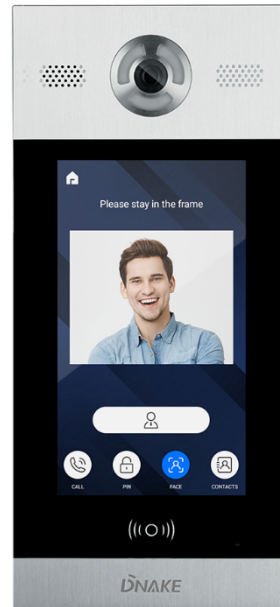

Datasheet

Instruction

With an Android operating system, DNAKE 902D-B6 provides an integrated security solution. It enables user to open the door by facial recognition with liveness detection, IC card and PIN Code. It also makes an easy video call with indoor monitor and mobile APP, to achieve an convenient and secure life.

Key Features

- 10.1-inch capacitive touch screen
- Powered by PoE or power adapter (DC12V/2A)
- Open the door by face recognition (10,000 users)
- Liveness detection
- Open the door by IC card (100,000 users)
- Support SIP 2.0 protocol, easy integration with other SIP devices
- Easy integration with elevator control system
- 2MP camera with WDR mode

Physical

- System: Android
- RAM: 512 MB
- ROM: 8 GB
- Front Panel: Aluminum
- Power Supply: PoE (802.3af) or DC 12V/2A
- Standby Power: 3 W
- Rated Power: 13 W
- Camera: 2MP, CMOS, WDR
- IR Sensor: Support
- Wiegand Port: Support
- Ethernet Port: 1 x RJ45, 10/100 Mbps adaptive
- Door Entry: Face, IC card (13.56MHz), PIN code, NFC
- RS485 Port: 1
- Relay Out: 1
- Exit Button: 1
- Door Magnetic: 1
- IP Rating: IP65
- Installation: Flush Mounting
- Dimension: 400 x 180 x 45 mm
- Working Temperature: -20°C to +55°C
- Storage Temperature: -40°C to +70°C
- Working Humidity: 10% to 90% (non-condensing)

DNAKE 902D-B6

Datasheet

Display

- Display: 10.1-inch TFT LCD
- Screen: 10.1-inch capacitive touch screen
- Resolution: 1024 x 600

Audio

- Audio Codec: G.711
- Echo Cancellation
- DTMF: RFC2833
- Microphone: Built-in microphone
- Speaker: Built-in speaker